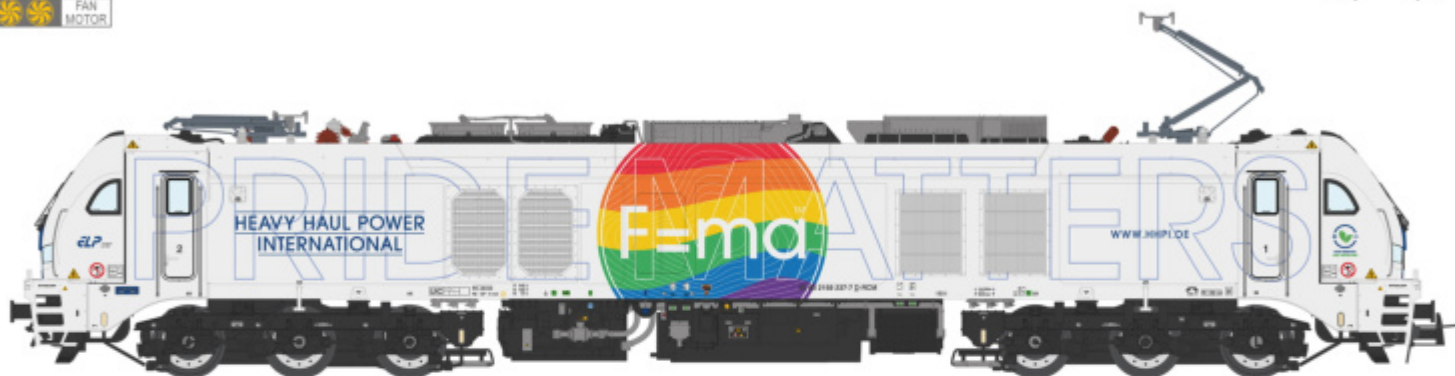

Dual Mode Locomotive 159 237-7

In cooperation with | In Kooperation mit: - HHPI Heavy Haul Power International GmbH

Ep.	VI
	266
	NEM650 21MTC
	FAN MOTOR

S1592379	AC ~	- AC digital version
S1592378	~	- AC with Sound + Panto (Premium version)
S1592371	DC =	- DC analogic version
S1592370	=	- DC with Sound + Panto (Premium version)