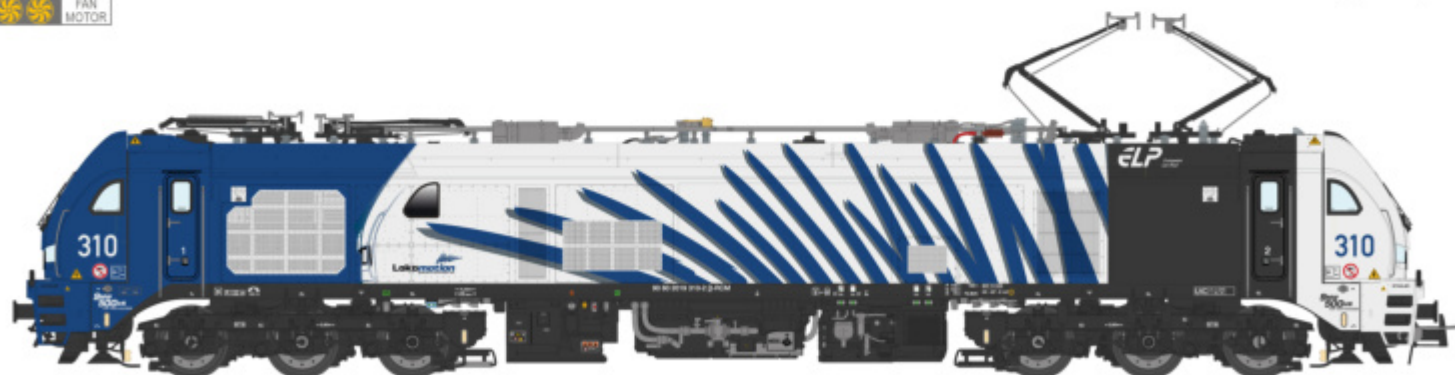

Euro9000 Locomotive 2019 310-2

In cooperation with | In kooperasjon mit: - LOKOMOTION Gesellschaft für Schienentraktion mbH
- Railcolor Design

Ep.	VI
	266
	NEMO 21MTC
	FAN MOTOR